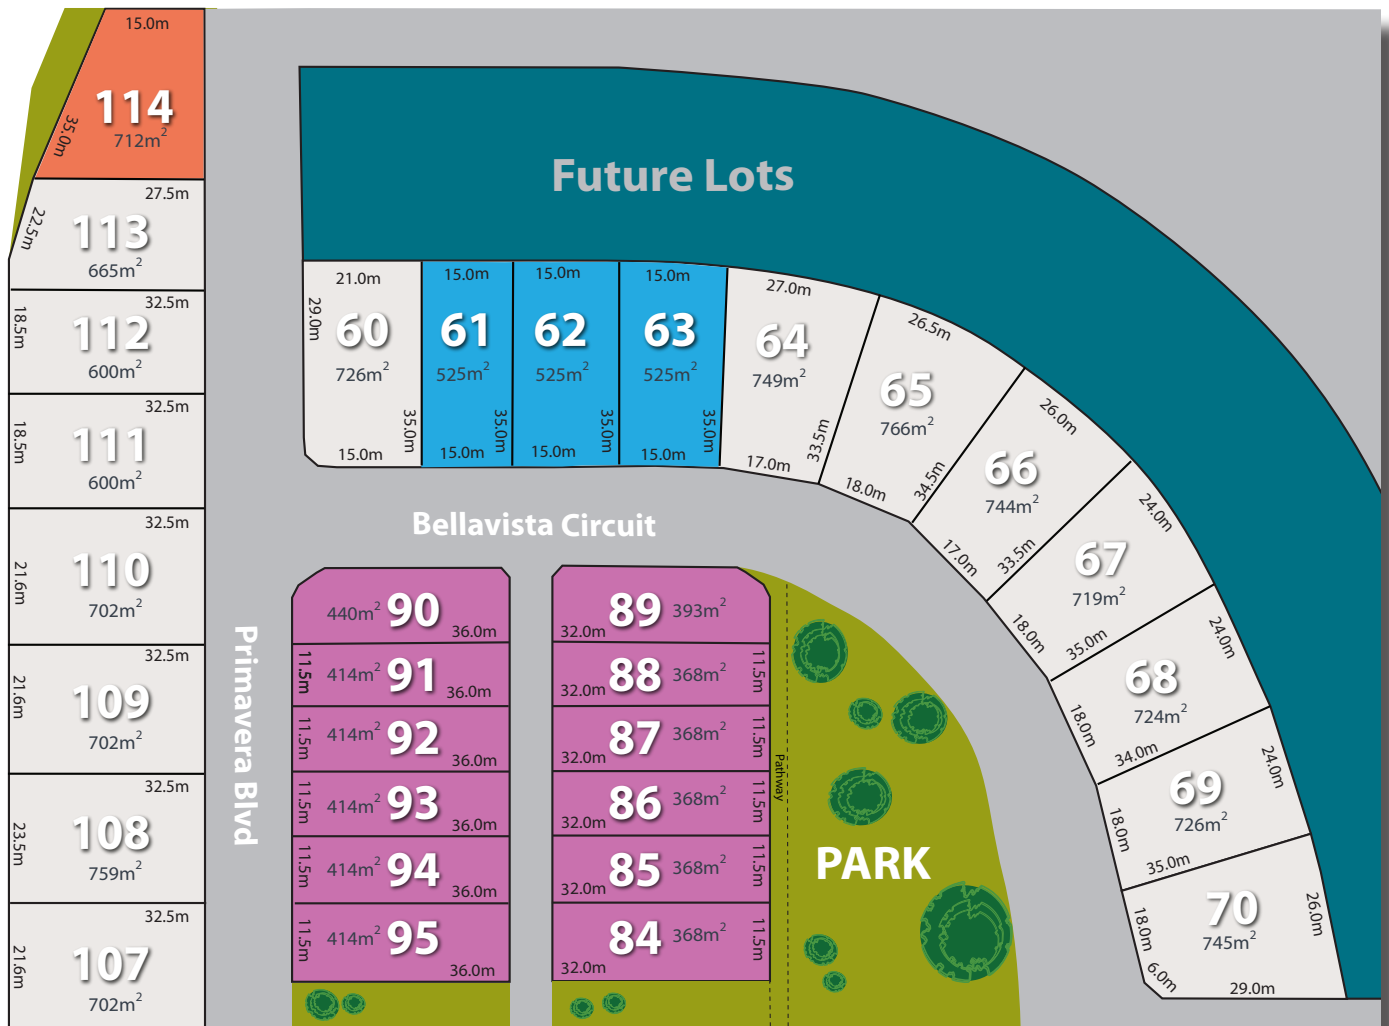

## STAGE 4

### LOT TYPE

- city terrace (800m<sup>2</sup>+)
- platinum (600 - 799m<sup>2</sup>)
- premium (500 - 599m<sup>2</sup>)
- executive (400 - 499m<sup>2</sup>)

Note: plan shown is indicative only