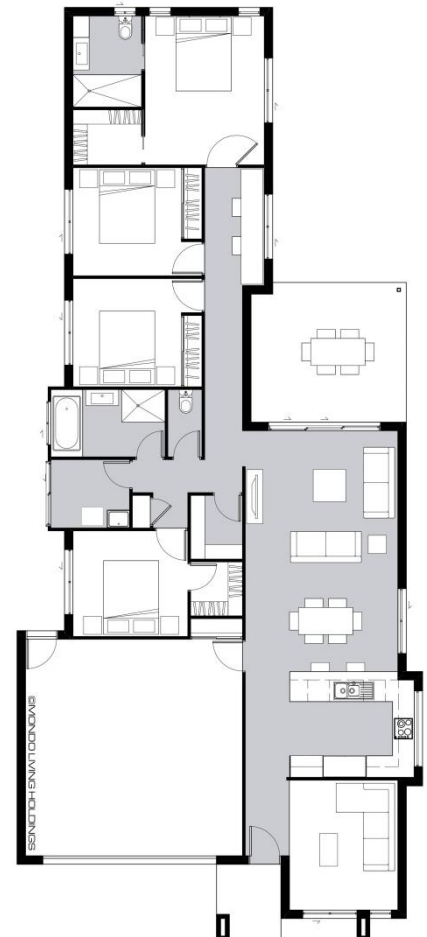

FERGUS

Residential | Commercial | Industrial

OAKWOOD 451

4

2

2

2

1

Total Area

216.56m²

Garage	6000 x 6000
Dining/Living	6670 x 4220
Outdoor Living	4300 x 3940
Bedroom 1	4130 x 3300
Bedroom 2	3000 x 3000
Bedroom 3	3000 x 3000
Bedroom 4	3170 x 2930
Study/MPR	3600 x 3000

House Width	11.20m
House Length	25.81m